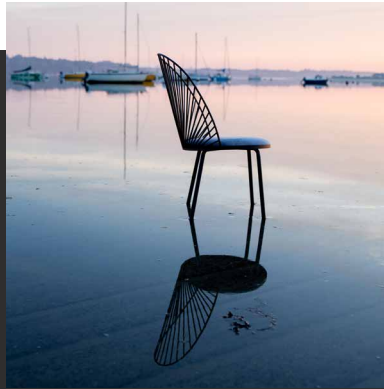

Technical features

Structure: thermo-lacquered steel
Upholstered seat
Weight: 6 Kg

Dimensions

Seat height: 45 cm
Total height: 86 cm
Seat diameter: 40 cm
Width: 42 cm

Blush Chair - Gold

Blush Chair - Black