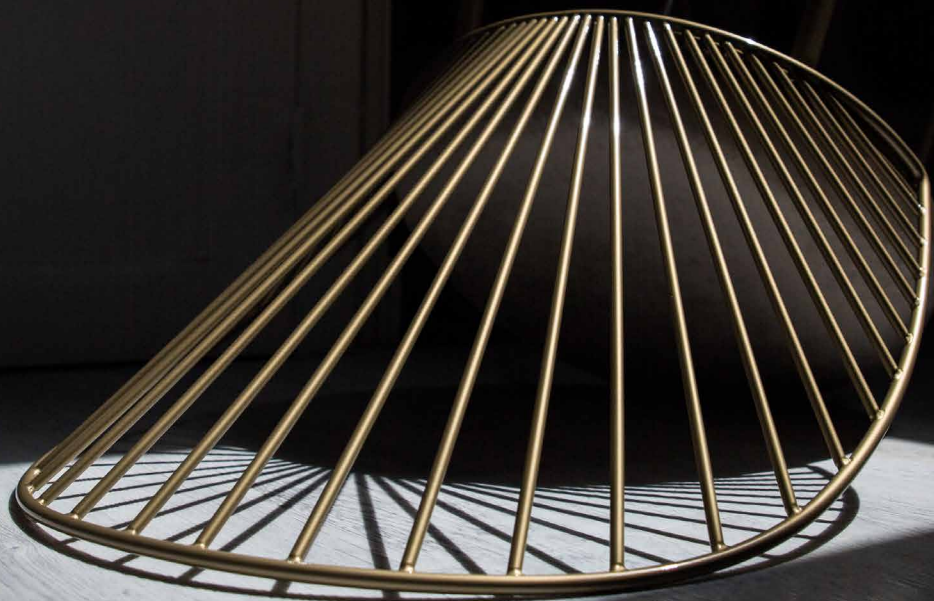

Happé

Timeless furniture made in France

BROCHURE 2019-2020

www.happe-edition.com